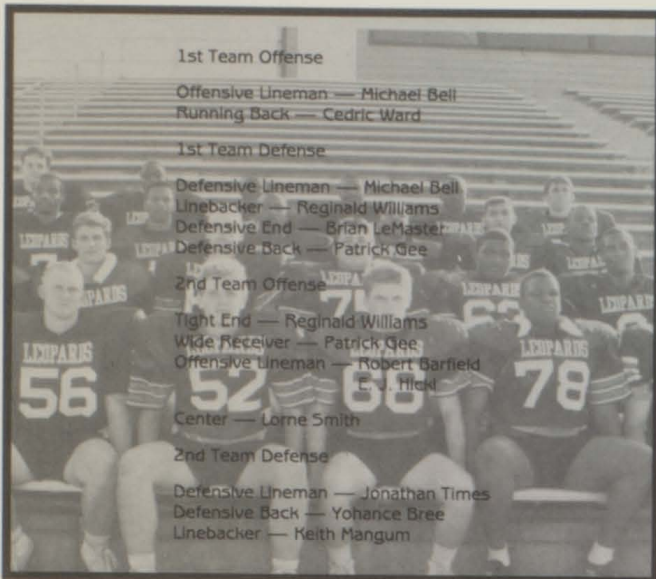

MORE LEOPARD FOOTBALL

Keith Mangum jumps over Lep Derick Thymes to avoid a Tiger tackle.